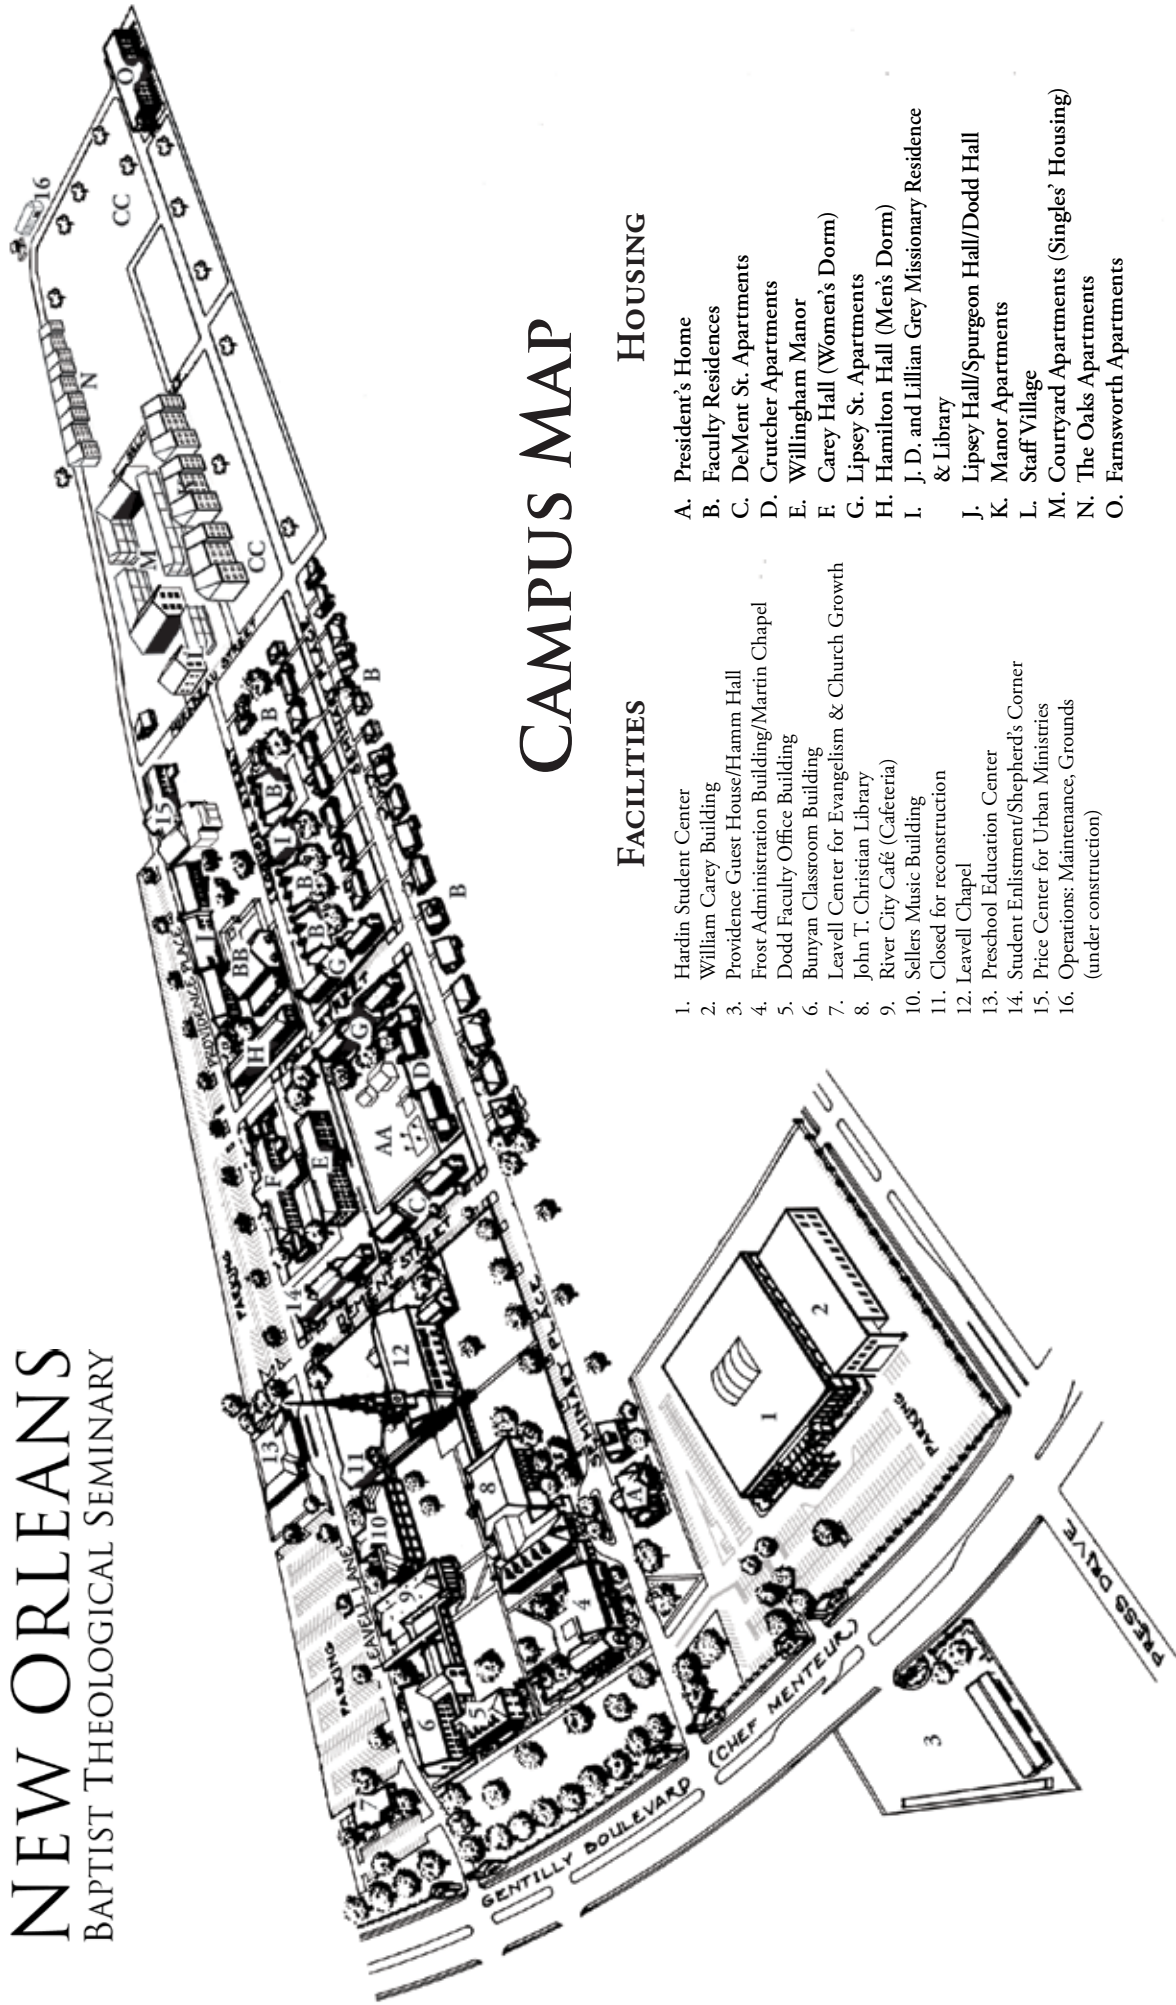

NEW ORLEANS

BAPTIST THEOLOGICAL SEMINARY

CAMPUS MAP

FACILITIES

1. Hardin Student Center
2. William Carey Building
3. Providence Guest House/Hamm Hall
4. Frost Administration Building/Martin Chapel
5. Dodd Faculty Office Building
6. Bunyan Classroom Building
7. Leavell Center for Evangelism & Church Growth
8. John T. Christian Library
9. River City Café (Cafeteria)
10. Sellers Music Building
11. Closed for reconstruction
12. Leavell Chapel
13. Preschool Education Center
14. Student Enlistment/Shepherd's Corner
15. Price Center for Urban Ministries
16. Operations: Maintenance, Grounds (under construction)

HOUSING

- A. President's Home
- B. Faculty Residences
- C. DeMent St. Apartments
- D. Crutcher Apartments
- E. Willingham Manor
- F. Carey Hall (Women's Dorm)
- G. Lipsey St. Apartments
- H. Hamilton Hall (Men's Dorm)
- I. J. D. and Lillian Grey Missionary Residence & Library
- J. Lipsey Hall/Spurgeon Hall/Dodd Hall
- K. Manor Apartments
- L. Staff Village
- M. Courtyard Apartments (Singles' Housing)
- N. The Oaks Apartments
- O. Farnsworth Apartments